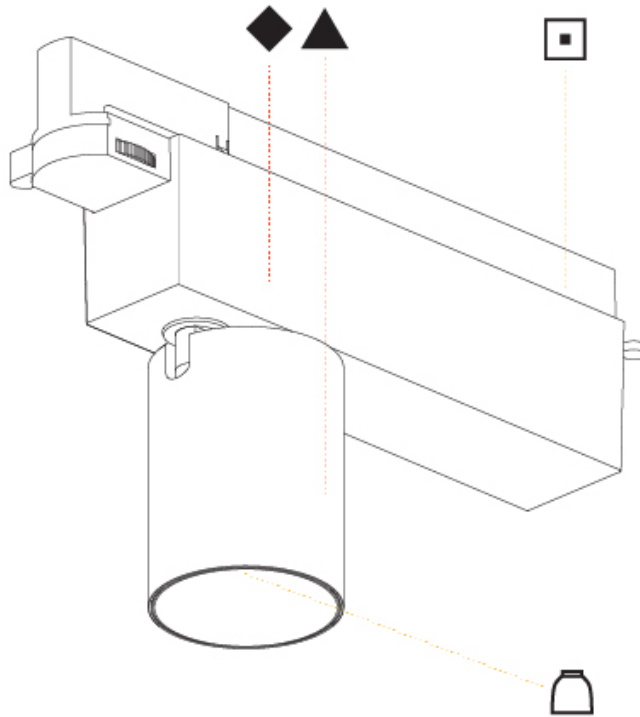

CENTRIQ 60 TRACK

A3T033-

PROJECT	_____
TYPE	_____
SPECIFIER	_____
QUANTITY	_____
DATE	_____

A