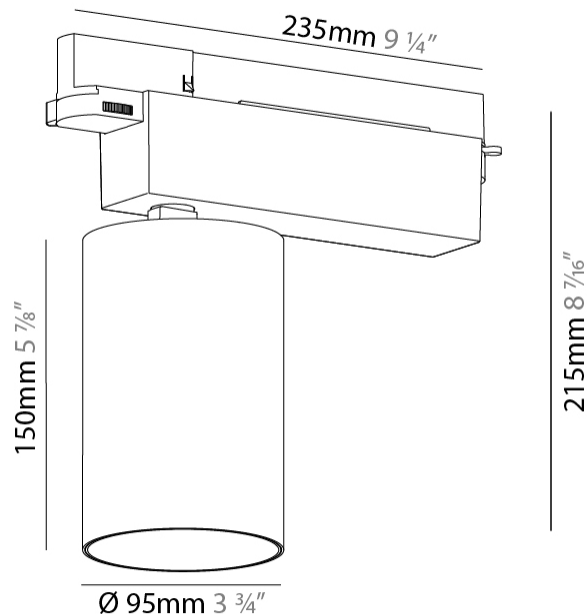

GENERAL

Series: Centriq
Subseries: Centriq 95
Brand: Prolicht
Division: Architectural
Mounting Type: Track
Mounting Location: Ceiling
Subcategory: Spots

PHYSICAL

Shape: Cylinder
Diameter (mm): 95
Diameter (in): 3 3/4
Length (mm): 235
Length (in): 9 1/4
Height (mm): 150
Height (in): 5 7/8
Light Distribution: Adjustable / Direct
Weight (kg): 1.4
Weight (lbs): 3.08
Fixture Finish: SSR / BKV / CWI / CRY / HAB / UFT / ITA / RUA / FTG / MYG / LOD / PUS / FRO / FUP / KIA / POP / BLS / SPG / MEY / GOH / GUM / CHC / COM / ABZ / JAG / OBR / MOS / ROR
Fixture Material: Aluminum

ELECTRICAL

Lamp Type: LED (Zhaga Standard)
Input Wattage (W): 12/ 15
Total Output Wattage (W): 10.8 / 13.5
Dimming: Tri-Mode (Non-Dimming and Phase Dimming (120Vac only) and 0-10V Dimming)
Driver Included: Yes
Driver Location: Integrated
Driver Type: Constant Current - Universal
Driver Class: Class 2
Input Voltage (V): 120 - 277
Constant Current (MA): 350

LED

Number of LEDs: 1
Color Temperature (°K): 2700 / 3000 / 3500 / 4000
Max. Delivered Lumen (lm): 830 / 930 / 1009 / 1030
Nominal Lumen (lm): 960 / 1070 / 1157 / 1180
CRI: >90 CRI
Lamp Life (hrs): 50000
Upon Request: Special Color Temperature Special Led

OPTICAL

Beam Angle: 8
Adjustability: Rotational 340°; Tilt 90°
Upon Request: Special Beam Angles

RATINGS AND CERTIFICATIONS

Certified By: Certified for North American Standards
IP rating: IP20