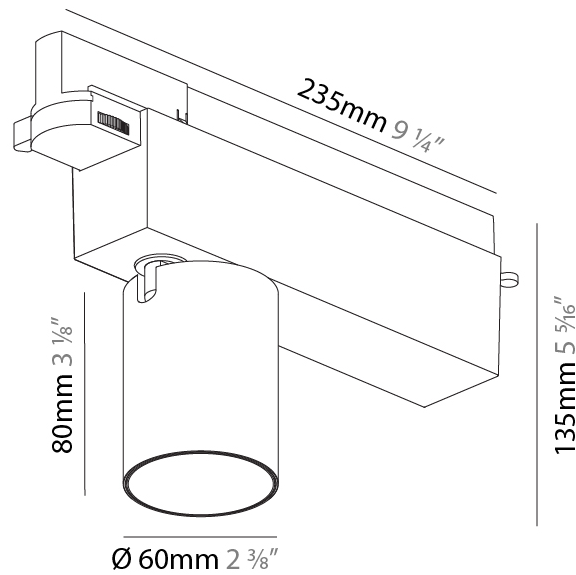

GENERAL

Series: Centriq
 Subseries: Centriq 60
 Brand: Prolicht
 Division: Architectural
 Mounting Type: Track
 Mounting Location: Ceiling
 Subcategory: Spots

PHYSICAL

Shape: Cylinder
 Diameter (mm): 60
 Diameter (in): 2 3/8
 Length (mm): 235
 Length (in): 9 1/4
 Height (mm): 135
 Height (in): 5 5/16
 Light Distribution: Adjustable / Direct
 Weight (kg): 0.897
 Weight (lbs): 1.977
 Installation Requirement: Track or profile system
 Fixture Finish: SSR / BKV / CWI / CRY / HAB / UFT / ITA / RUA / FTG / MYG / LOD / PUS / FRO / FUP / KIA / POP / BLS / SPG / MEY / GOH / GUM / CHC / COM / ABZ / JAG / OBR / MOS / ROR
 Fixture Material: Aluminum

OPTICAL

Reflector: 20 / 40 / 60
 Adjustability: Rotational 340°; Tilt 90°
 Upon Request: Special Beam Angles

RATINGS AND CERTIFICATIONS

Certified By: Certified for North American Standards
 IP rating: IP20